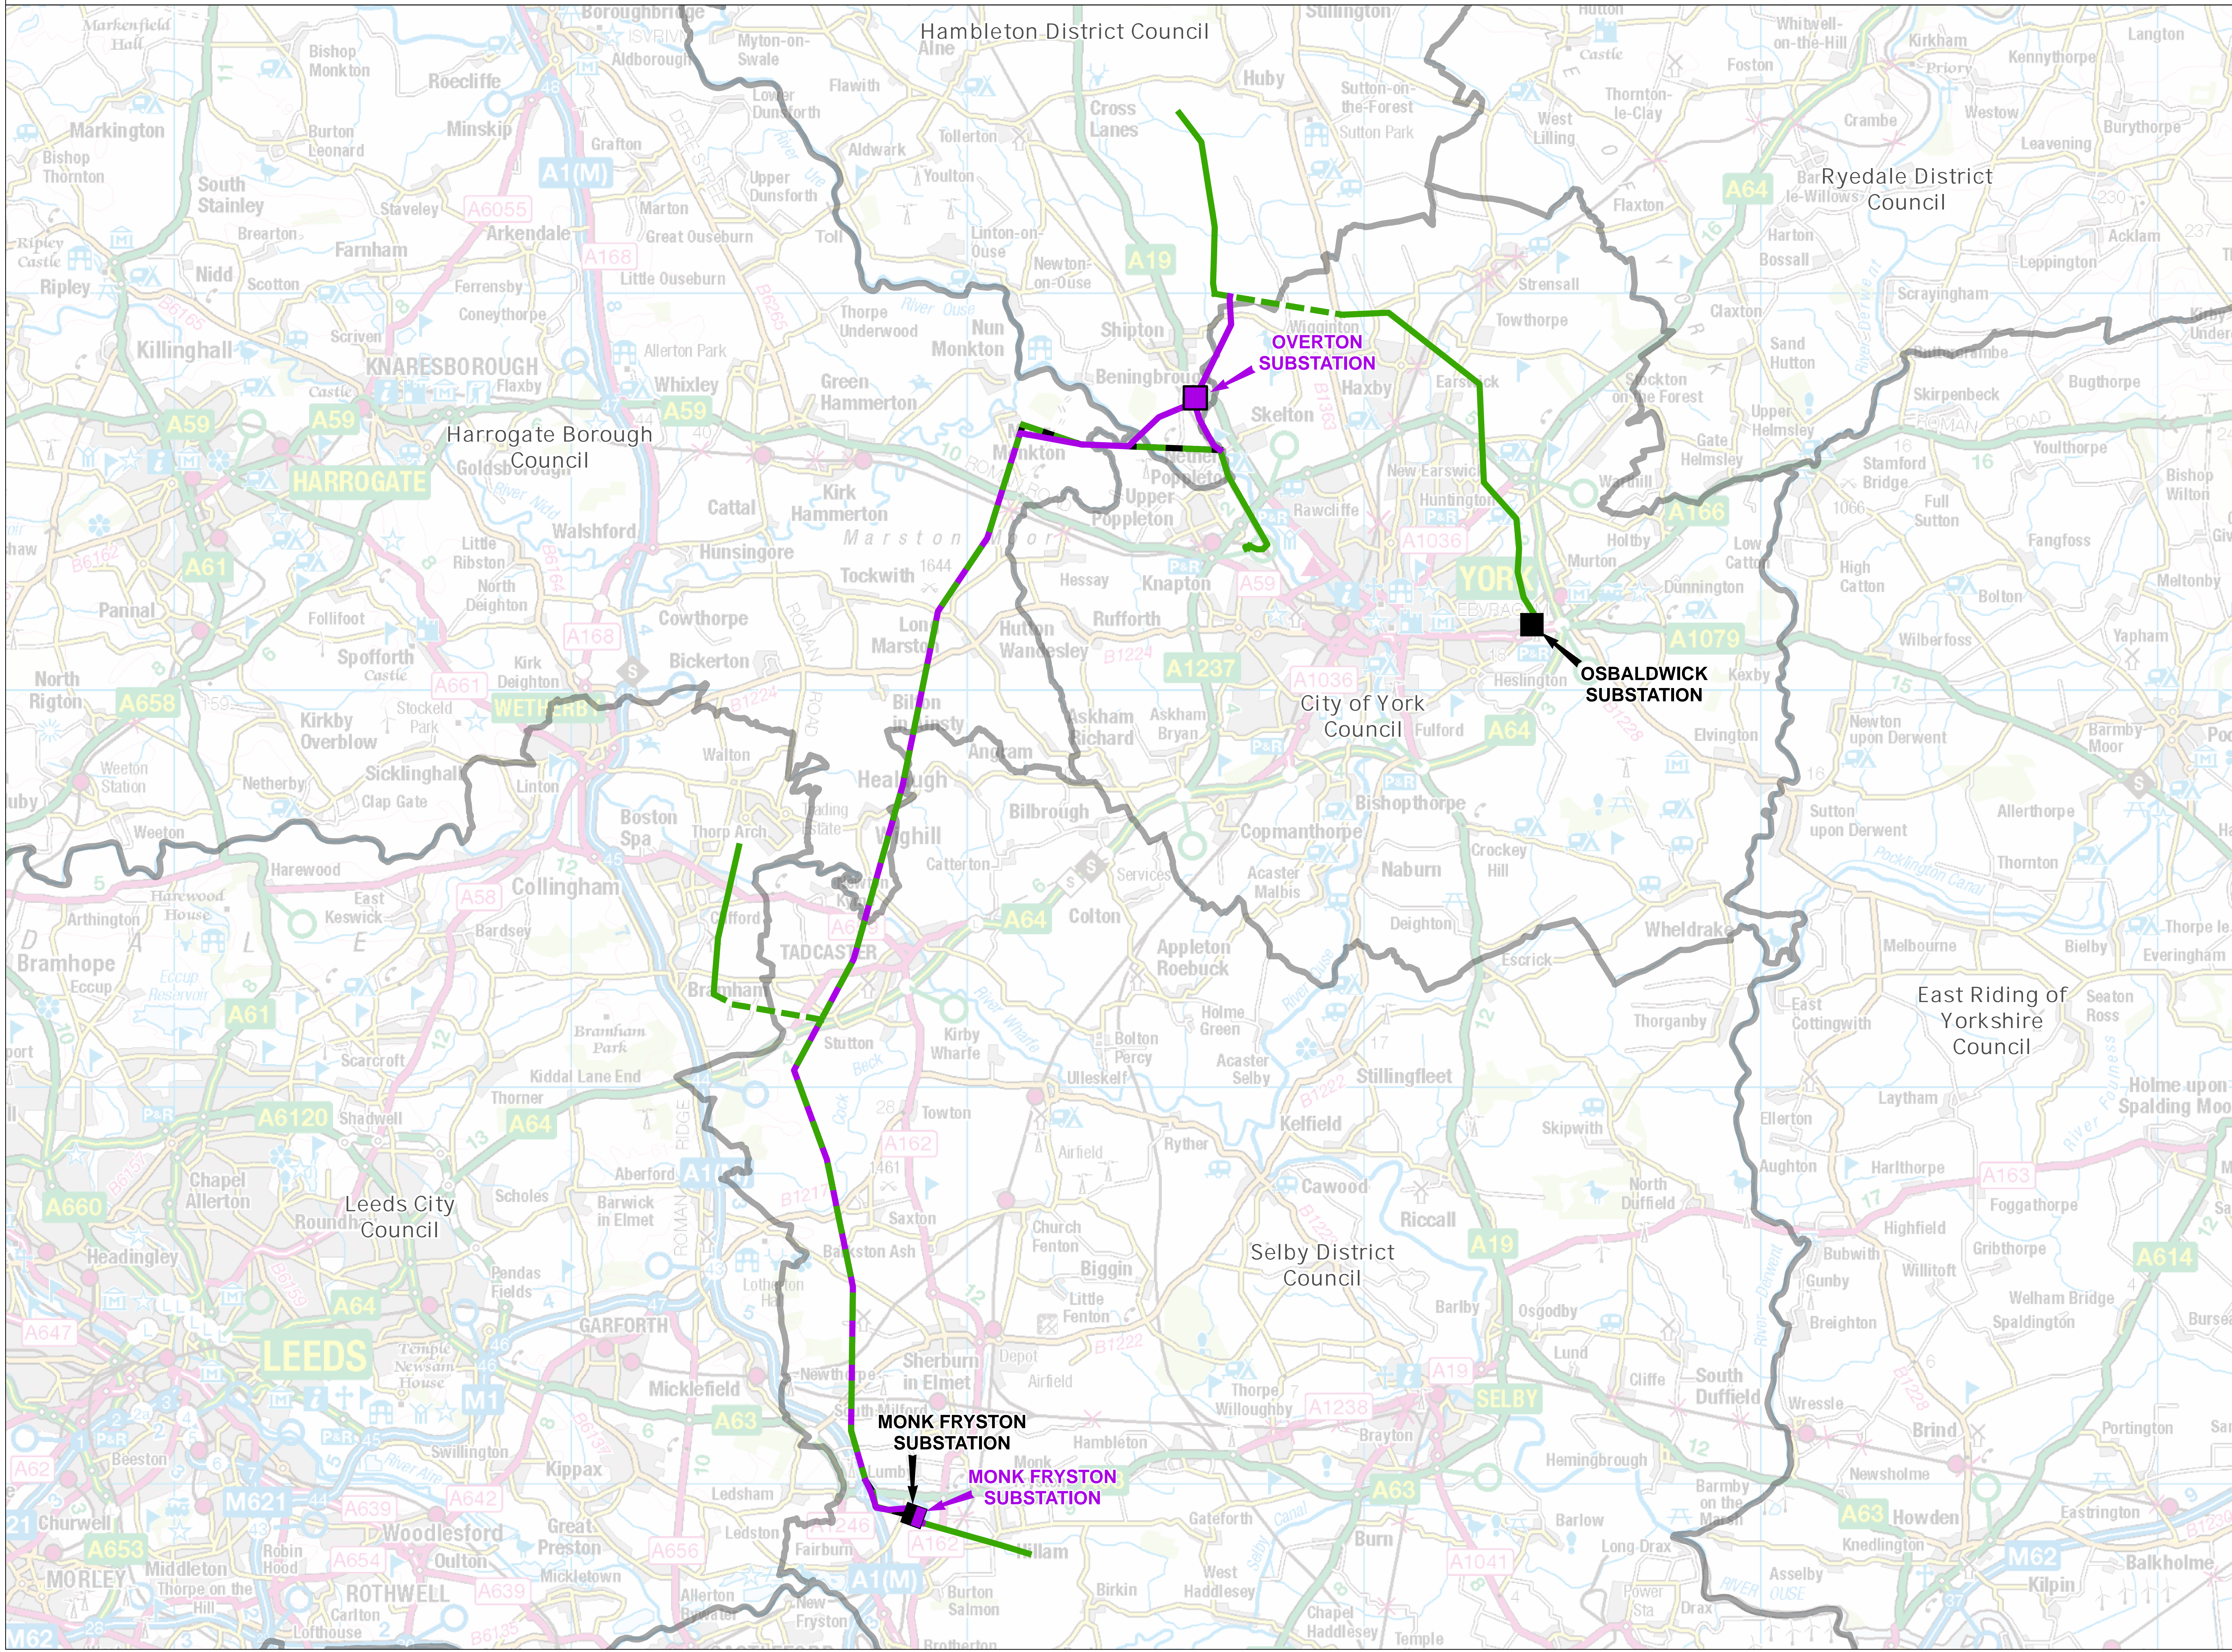

THE NATIONAL GRID (YORKSHIRE GREEN) ORDER
OVERALL LOCATION PLAN
CITY OF YORK COUNCIL, LEEDS CITY COUNCIL,
HARROGATE BOROUGH COUNCIL, HAMBLETON DISTRICT COUNCIL AND SELBY DISTRICT COUNCIL

SITE MAP

1. **LEGEND**
2. LOCAL AUTHORITY BOUNDARY
   - EXISTING OVERHEAD LINE
   - EXISTING OVERHEAD LINE TO BE MODIFIED
   - EXISTING OVERHEAD LINE TO BE REPLACED
   - EXISTING OVERHEAD LINE TO BE DISMANTLED
   - PROPOSED OVERHEAD LINE
   - EXISTING SUBSTATION
   - PROPOSED SUBSTATION

Coordinate System: British National Grid
Sheet X Centroid Coordinate: 446548 Sheet Y Centroid Coordinate: 453026

Issue	Date	Remarks	Drawn	Checked	Approved
A	08/10/2021	FIRST ISSUE	TF	JDH	SF

THE NATIONAL GRID (YORKSHIRE GREEN) ORDER
OVERALL LOCATION PLAN
CITY OF YORK COUNCIL, LEEDS CITY COUNCIL,
HARROGATE BOROUGH COUNCIL,
HAMBLETON DISTRICT COUNCIL AND
SELBY DISTRICT COUNCIL

nationalgrid

National Grid Drawing Reference
S42_OLP/KP/01

Scale	Sheet Size	Sheet	Issue
1:55,000	A0	SHEET 1 OF 1	A